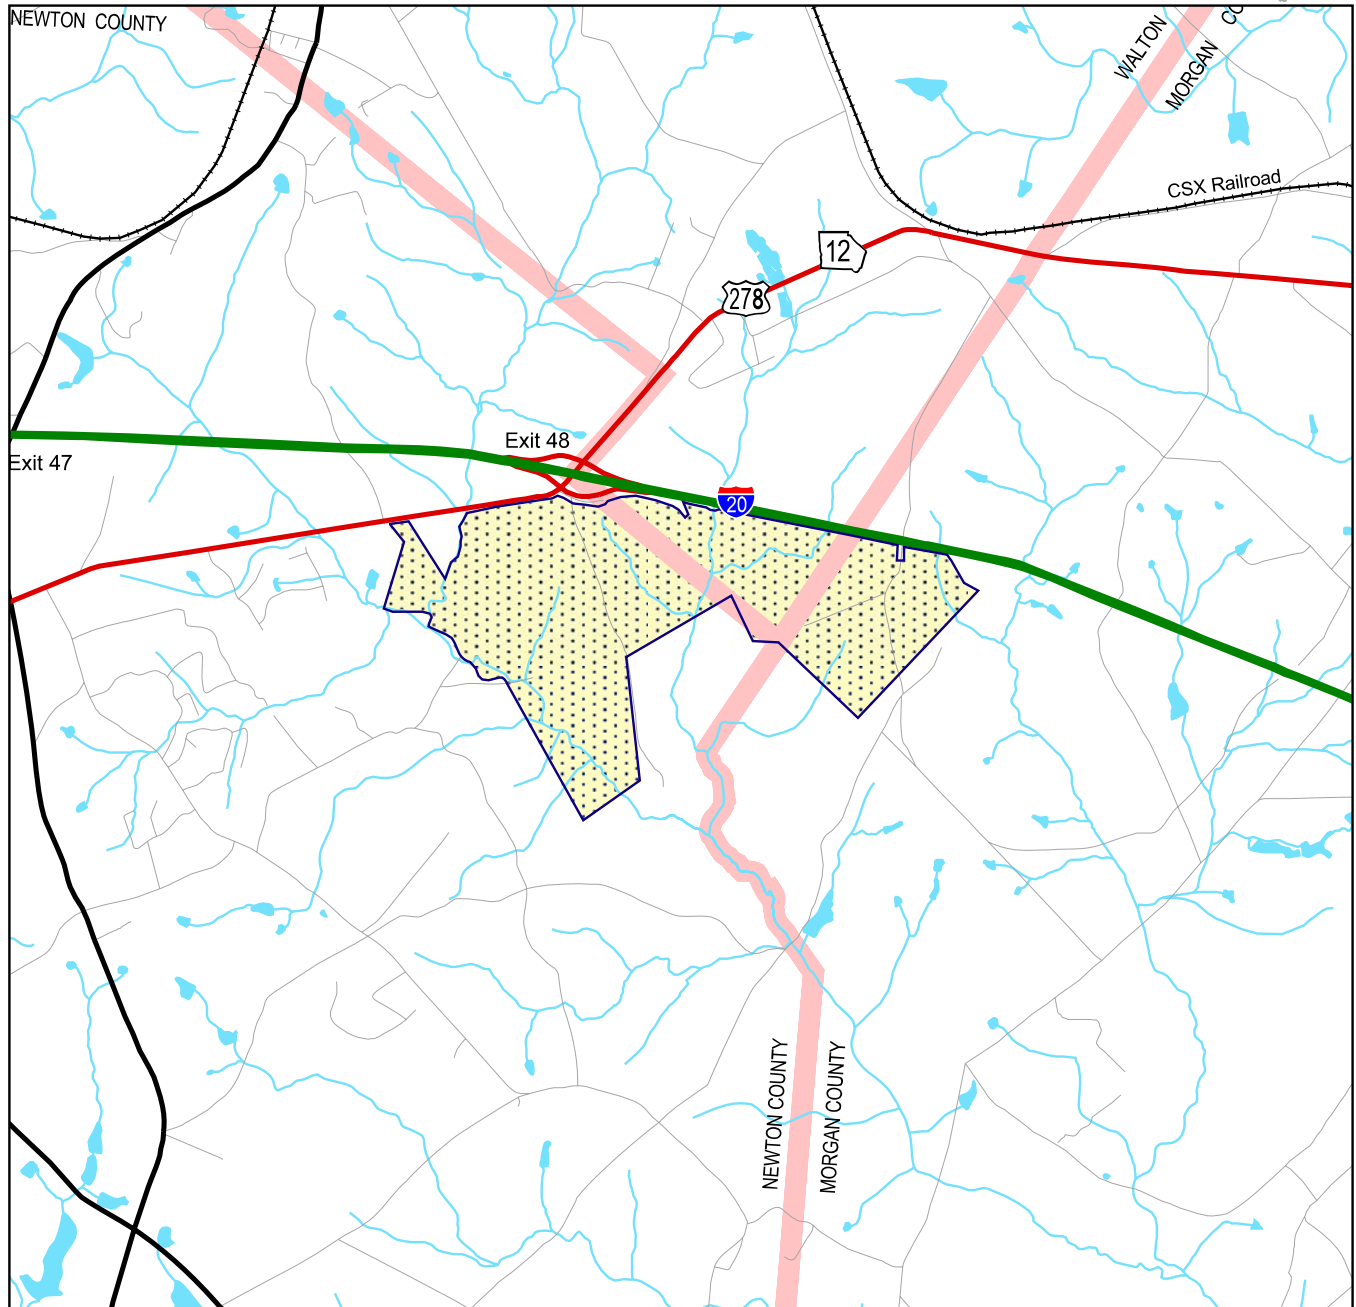

Stanton Springs

Social Circle, Georgia

Walton County

SOURCE: Georgia Department of Transportation
Georgia Power Economic Development GIS

Site ID: 21711

Plotted: 07/07

1
Square
Kilometer

1
Square
Mile